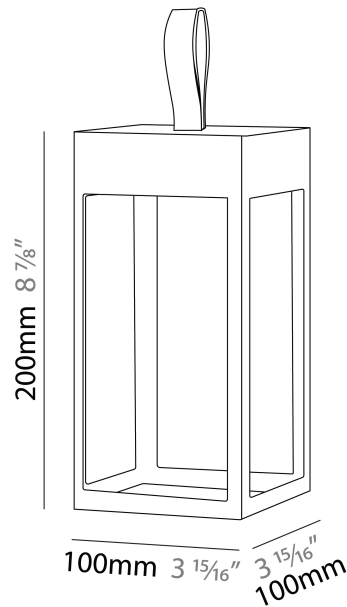

ETEREA 2.0 PORTABLE

E9B300-

base number   Finish
Options

1. To build a product code in our configurator select the specify button on the base model # product page
2. To build a manual product code on this datasheet choose from the options listed below in blue font and add the suffix to the base model #

GENERAL

Series: Eterea 2.0
Brand: Platek
Division: Exterior
Mounting Type: Portable
Mounting Location: Table
Subcategory: Battery Operated

PHYSICAL

Shape: Rectangle
Length (mm): 100
Length (in): 3 ¹⁵/₁₆
Width (mm): 100
Width (in): 3 ¹⁵/₁₆
Height (mm): 200
Height (in): 7 ⁷/₈
Light Distribution: Direct
Weight (kg): 0.9
Screws: No visible screws
Diffuser: Frosted Methacrylate
Fixture Finish: [ANT](#) / [BLK](#) / [BRZ](#) / [COR](#) / [RSB](#) / [WHI](#)
Fixture Material: Stainless Steel
Cable Details: Supplied with one Micro USB power supply cable 1.2m in length
Upon Request: Bolt Down

ELECTRICAL

Lamp Type: LED
Input Wattage (W): 1
Total Output Wattage (W): 1
Dimming: Non-Dimmable
Input Voltage (V): 120

LED

Number of LEDs: 1
Color Temperature (°K): 3000
Max. Delivered Lumen (lm): 80
Nominal Lumen (lm): 250
CRI: >90 CRI
Lamp Life (hrs): 60000

OPTICAL

Optic°: 100

RATINGS AND CERTIFICATIONS

Certified By: Certified for North American Standards
IP rating: IP65
IK Rating: IK07

PROJECT	_____
TYPE	_____
SPECIFIER	_____
QUANTITY	_____
DATE	_____