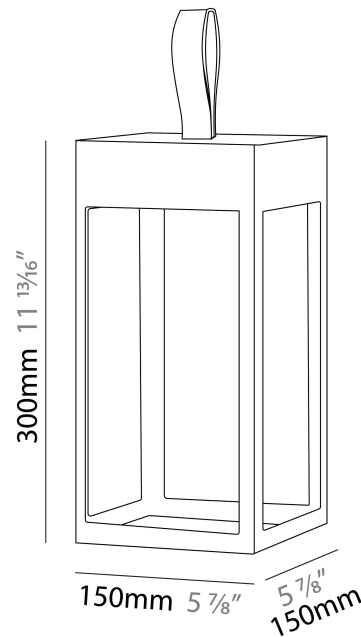

ETEREA 2.0 PORTABLE

E9B224-

base number   Finish
Options

PROJECT _____
TYPE _____
SPECIFIER _____
QUANTITY _____
DATE _____

1. To build a product code in our configurator select the specify button on the base model # product page
2. To build a manual product code on this datasheet choose from the options listed below in blue font and add the suffix to the base model #

GENERAL

Series: Eterea 2.0
Brand: Platek
Division: Exterior
Mounting Type: Portable
Mounting Location: Table
Subcategory: Battery Operated

PHYSICAL

Shape: Rectangle
Length (mm): 150
Length (in): 5 ⁷/₈
Width (mm): 150
Width (in): 5 ⁷/₈
Height (mm): 300
Height (in): 11 ¹³/₁₆
Light Distribution: Direct
Weight (kg): 1.8
Weight (lbs): 4
Screws: No visible screws
Diffuser: Frosted Methacrylate
Fixture Finish: [ANT](#) / [BLK](#) / [BRZ](#) / [COR](#) / [RSB](#) / [WHI](#)
Fixture Material: Stainless Steel
Cable Details: Supplied with one Micro USB power supply cable 1.2m in length
Upon Request: Bolt Down

ELECTRICAL

Lamp Type: LED
Input Wattage (W): 4.5
Total Output Wattage (W): 4.5
Dimming: Non-Dimmable
Input Voltage (V): 120

LED

Number of LEDs: 1
Color Temperature (°K): 3000
Max. Delivered Lumen (lm): 275
Nominal Lumen (lm): 450
CRI: >90 CRI
Lamp Life (hrs): 60000

OPTICAL

Optic°: 100

RATINGS AND CERTIFICATIONS

Certified By: Certified for North American Standards
IP rating: IP65
IK Rating: IK07
Bug Rating: B0 U0 G0