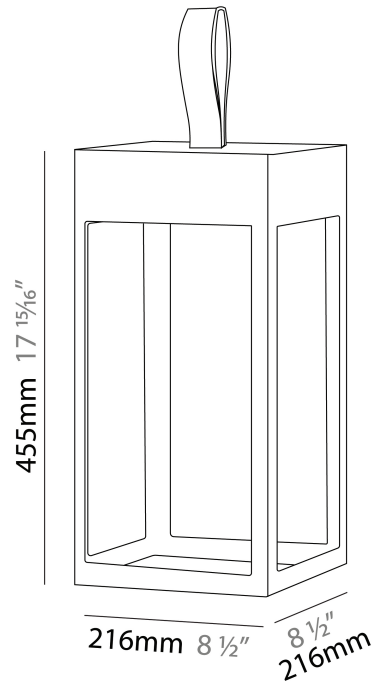

PROJECT _____
TYPE _____
SPECIFIER _____
QUANTITY _____
DATE _____

ETEREA 2.0 PORTABLE

E9B268-

base number   Finish
Options

1. To build a product code in our configurator select the specify button on the base model # product page
2. To build a manual product code on this datasheet choose from the options listed below in blue font and add the suffix to the base model #

GENERAL

Series: Eterea 2.0
Brand: Platek
Division: Exterior
Mounting Type: Portable
Mounting Location: Table
Subcategory: Battery Operated

PHYSICAL

Shape: Rectangle
Length (mm): 216
Length (in): 8 ½
Width (mm): 216
Width (in): 8 ½
Height (mm): 455
Height (in): 17 15/16
Light Distribution: Direct
Weight (kg): 2.80
Weight (lbs): 6.17
Screws: No visible screws
Diffuser: Frosted Methacrylate
Fixture Finish: [ANT](#) / [BLK](#) / [BRZ](#) / [COR](#) / [RSB](#) / [WHI](#)
Fixture Material: Stainless Steel
Cable Details: Supplied with one Micro USB power supply cable 1.2m in length
Upon Request: Bolt Down

ELECTRICAL

Lamp Type: LED
Input Wattage (W): 4.5
Total Output Wattage (W): 4.5
Dimming: Non-Dimmable
Input Voltage (V): 120

LED

Number of LEDs: 1
Color Temperature (°K): 3000
Max. Delivered Lumen (lm): 275
Nominal Lumen (lm): 450
CRI: >90 CRI
Lamp Life (hrs): 60000

OPTICAL

Optic°: 100

RATINGS AND CERTIFICATIONS

Certified By: Certified for North American Standards
IP rating: IP65
IK Rating: IK07
Bug Rating: B0 U0 G0